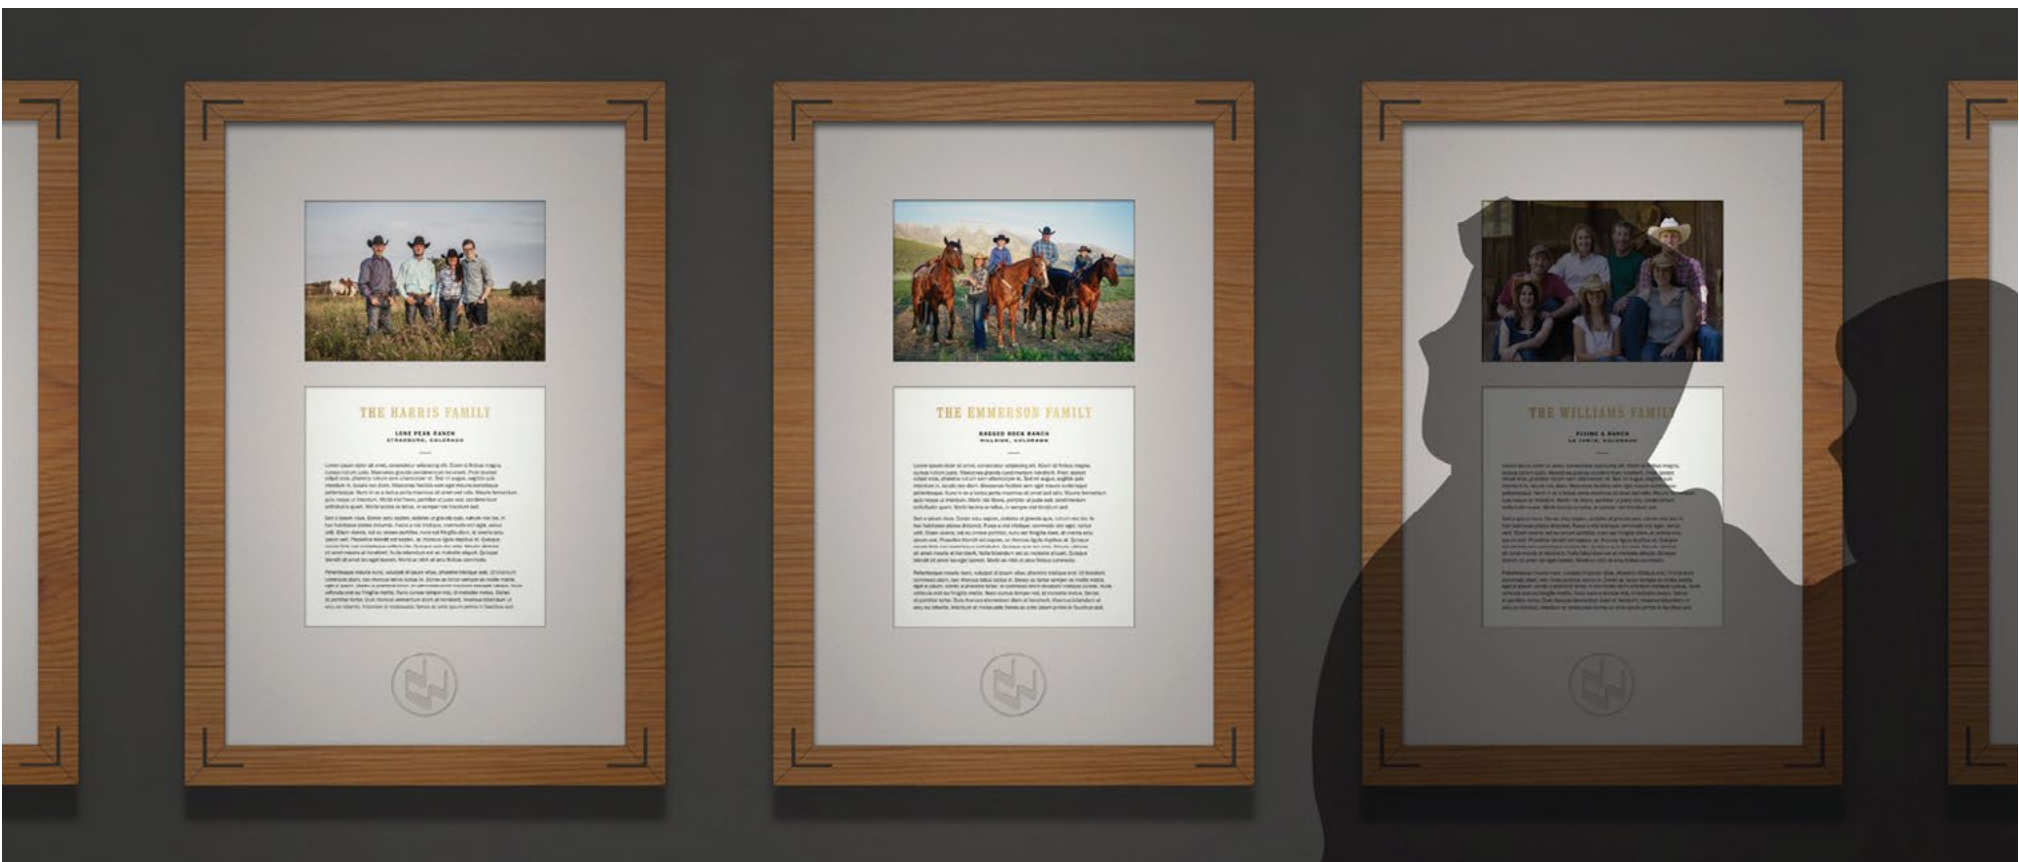

FAMILIES OF THE WEST PORTRAIT GALLERY

The “Families of the West” program offers a unique way for Western families to share their own histories and legacies while providing vital support to the Honoring the Legacy campaign for the new National Western Center.

Limited to just 15 families, the program’s contributors will receive a two-foot by three-foot tribute including a large photo and ample space for a description of the family’s, ranch’s, or family business’s history and its connection to the West and the National Western. The tributes will permanently augment the Western Lounge — the new National Western Club’s most prominent bar, to be located on the fourth floor of the Legacy Building.

A contribution of $250,000 affords the once-in-a-lifetime opportunity to highlight your family’s legacy at the heart of National Western while helping make the new National Western Center a reality. The Center will be more than a new home commensurate with the Stock Show’s greatness. This will be a global destination for agricultural heritage and innovation, education, research, and Western art and culture. The National Western Center will serve as a center of gravity for Western values and culture for generations to come while honoring the legacy of those whose courage, creativity, hard work, and grit shaped the West into the remarkable place it is today.

The “Families of the West” program is the perfect way to honor your family’s legacy while securing the future of the National Western Center, one of the nation’s most ambitious redevelopments and one destined to become a centerpiece of the West.

FAMILIES CURRENTLY IN THE GALLERY

- **Coors Family**
- **Grant Family**
- **Freyer Family**
- **Fulenwider Family**
- **Hamilton Family**
- **Mizel Family**
- **Petrie Family**
- **True Family**